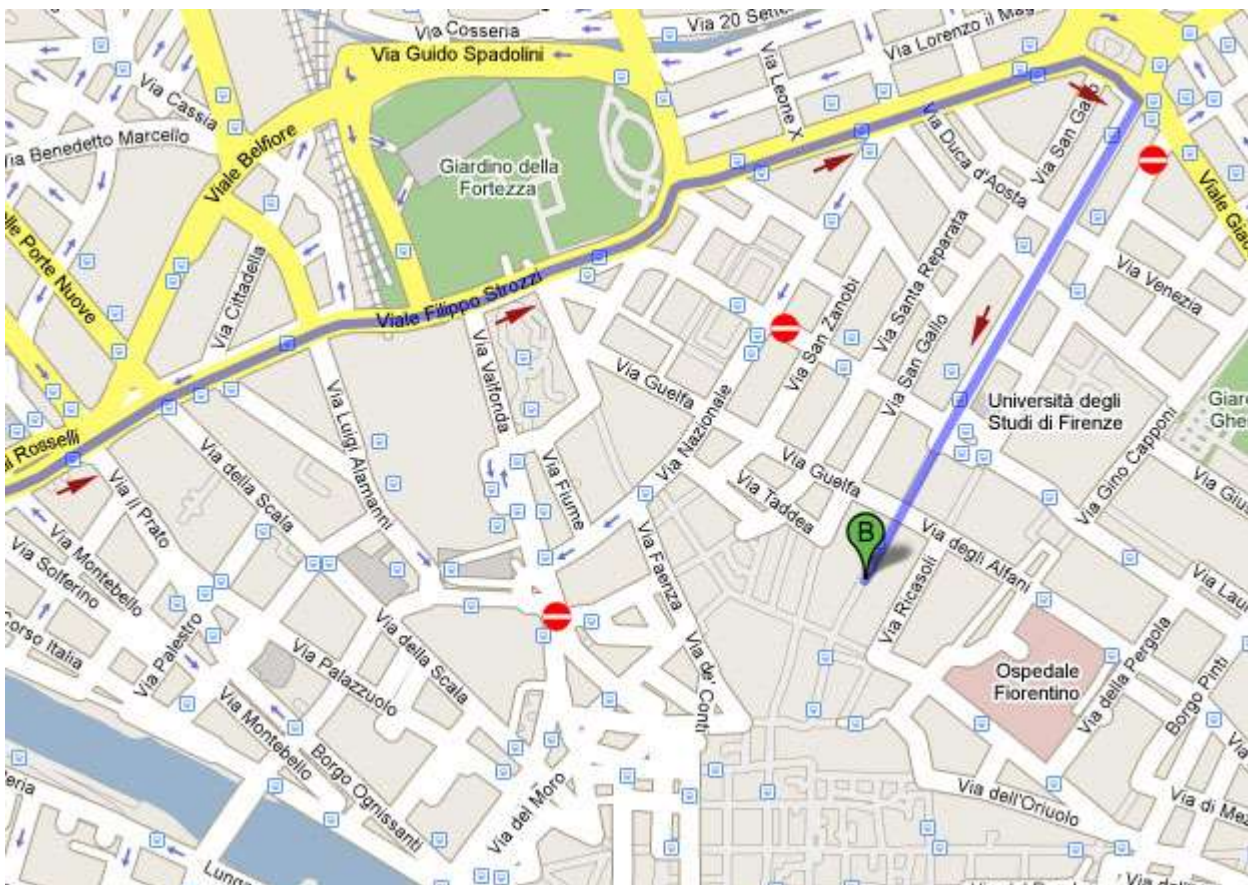

From Pisa (FI-PI-LI)

1. Head east on Viale Piombino 38 m
2. Turn left to stay on Viale Piombino 19 m
3. Turn right at Viale Etruria 1.5 km
4. Continue straight onto Viale Francesco Talenti 0.4 km
5. Turn right at Piazza Pompeo Batoni 0.1 km
6. Turn right at Via del Sansovino 0.6 km
7. Via del Sansovino turns slightly right and becomes Via del Pignoncino 0.2 km
8. Turn left at Via Bronzino 0.4 km
9. At the roundabout, take the 2nd exit onto Piazza Taddeo Gaddi 0.2 km
10. Continue on Piazza Vittorio Veneto 0.2 km
11. Continue on Viale Fratelli Rosselli 0.2 km
12. Continue on Piazzale di Porta al Prato 0.2 km
13. Continue on Viale Fratelli Rosselli 0.3 km
14. Continue on Viale Filippo Strozzi 0.7 km
15. Turn right at Viale Spartaco Lavagnini 0.7 km
16. Turn right at Piazza della Libertà 66 m
17. Slight right to stay on Piazza della Libertà 55 m
18. Turn right at Via Camillo Cavour 0.5 km