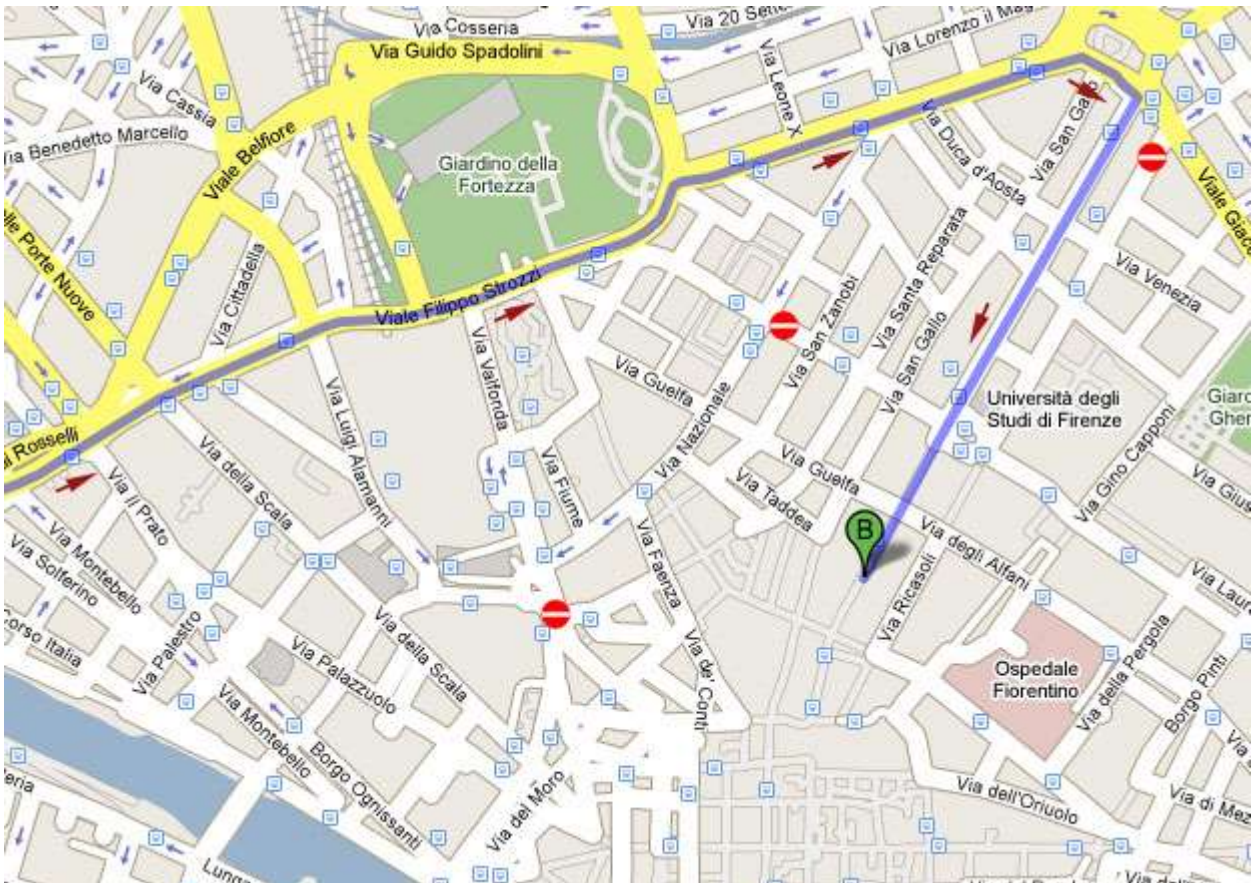

From Pisa (FI-PI-LI)

1. Head east on Viale Piombino 38 m
2. Turn left to stay on Viale Piombino 19 m
3. Turn right at Viale Etruria 1.5 km
4. Continue straight onto Viale Francesco Talenti 0.4 km
5. Turn right at Piazza Pompeo Batoni 0.1 km
6. Turn right at Via del Sansovino 0.6 km
7. Via del Sansovino turns slightly right and becomes Via del Pignoncino 0.2 km
8. Turn left at Via Bronzino 0.4 km
9. At the roundabout, take the 2nd exit onto Piazza Taddeo Gaddi 0.2 km
10. Continue on Piazza Vittorio Veneto 0.2 km
11. Continue on Viale Fratelli Rosselli 0.2 km
12. Continue on Piazzale di Porta al Prato 0.2 km
13. Continue on Viale Fratelli Rosselli 0.3 km
14. Continue on Viale Filippo Strozzi 0.7 km
15. Turn right at Viale Spartaco Lavagnini 0.7 km
16. Turn right at Piazza della Libertà 66 m
17. Slight right to stay on Piazza della Libertà 55 m
18. Turn right at Via Camillo Cavour 0.5 km